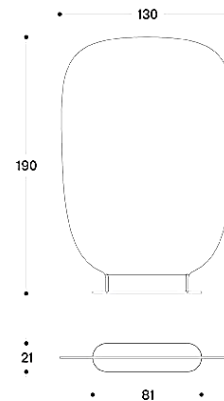

Brand: **SABA, made in Italy**

Item type: Divider

Item code: 2161/60

Designer: Marco Zito

Finish: Cat. Special Capri 60

Dimension: 130 x 21 x 190 cm

Please check the link for more options and finishes:

<https://sabaitalia.it/prodotto/shade/>